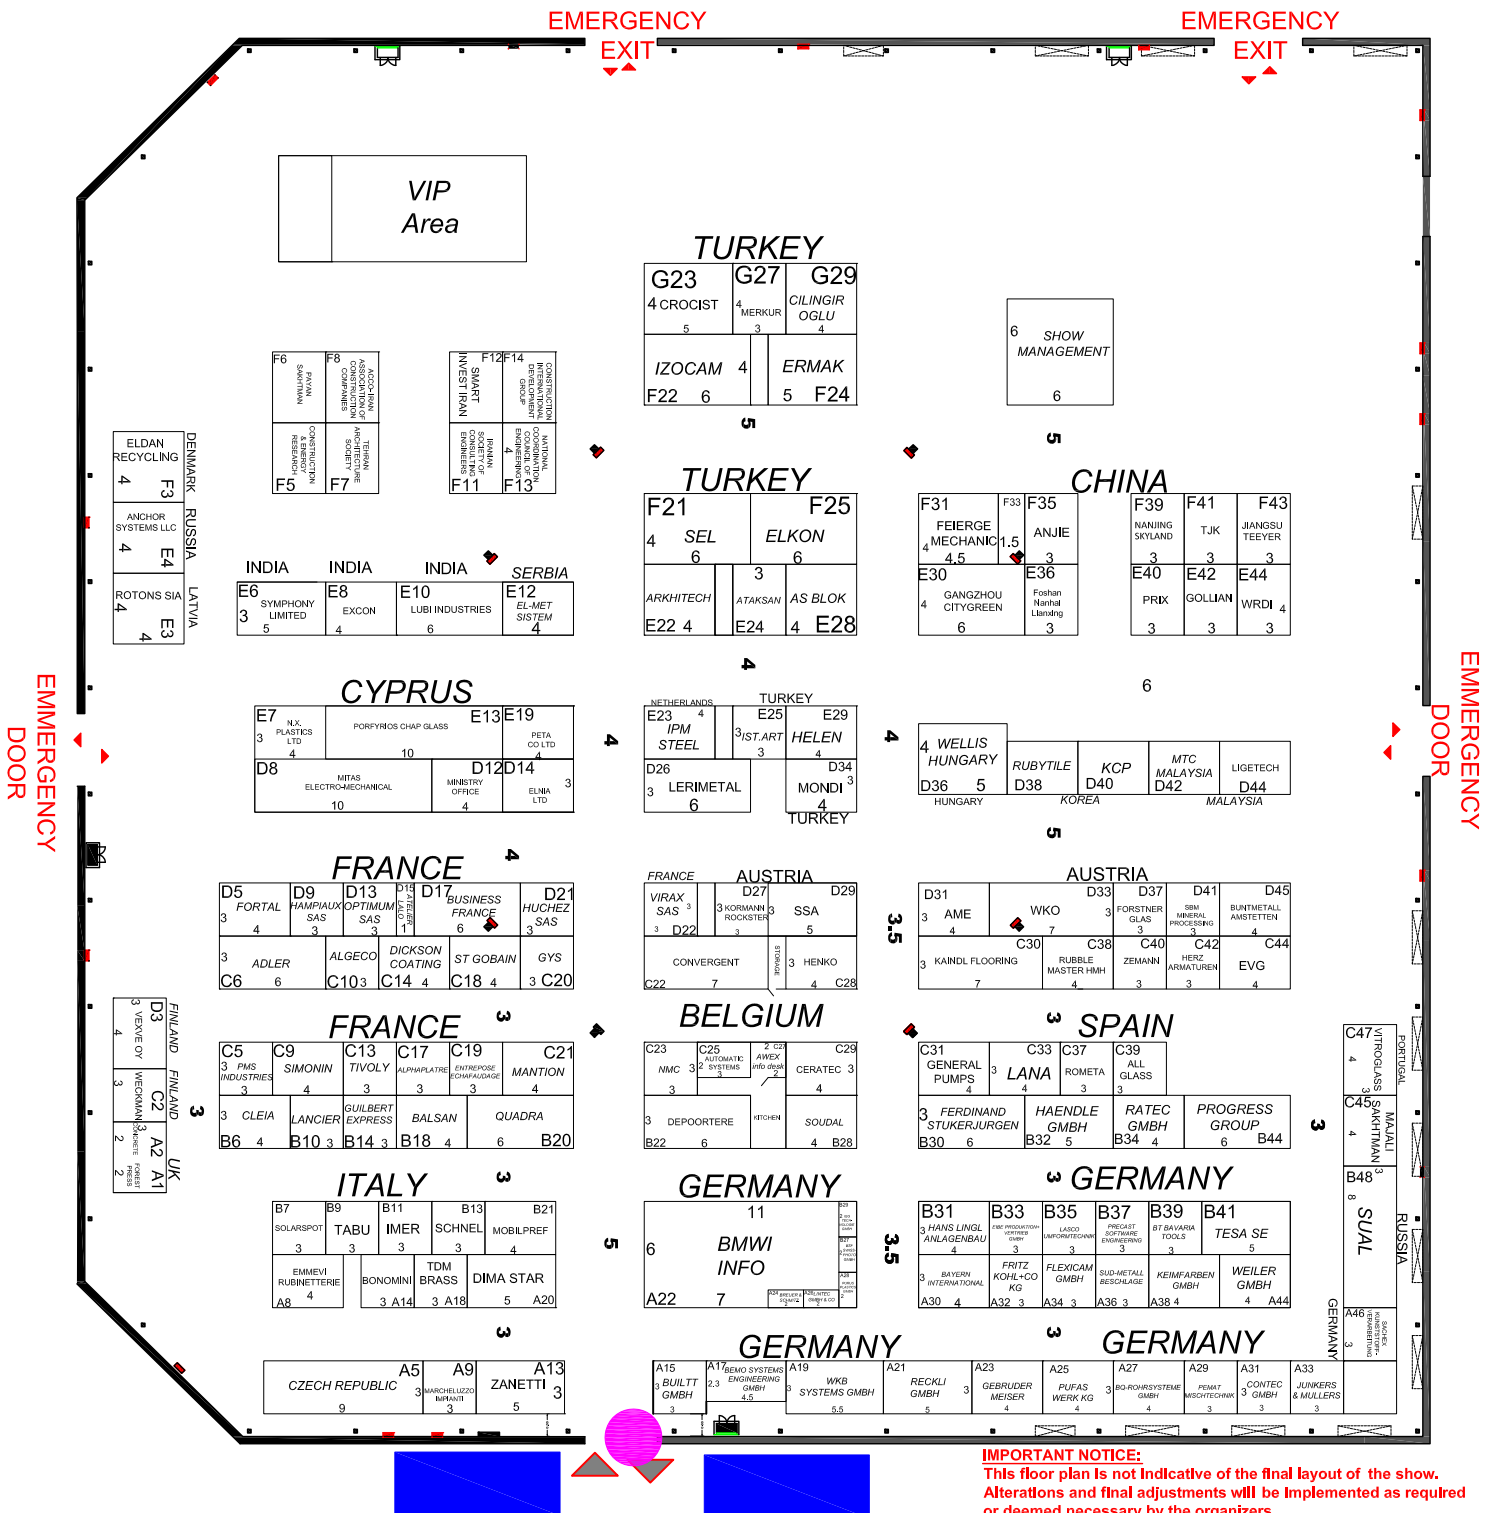

Hall 38

24 - 27 April 2017
Tehran Permanent Fairground

IMPORTANT NOTICE:
This floor plan is not indicative of the final layout of the show. Alterations and final adjustments will be implemented as required or deemed necessary by the organizers.